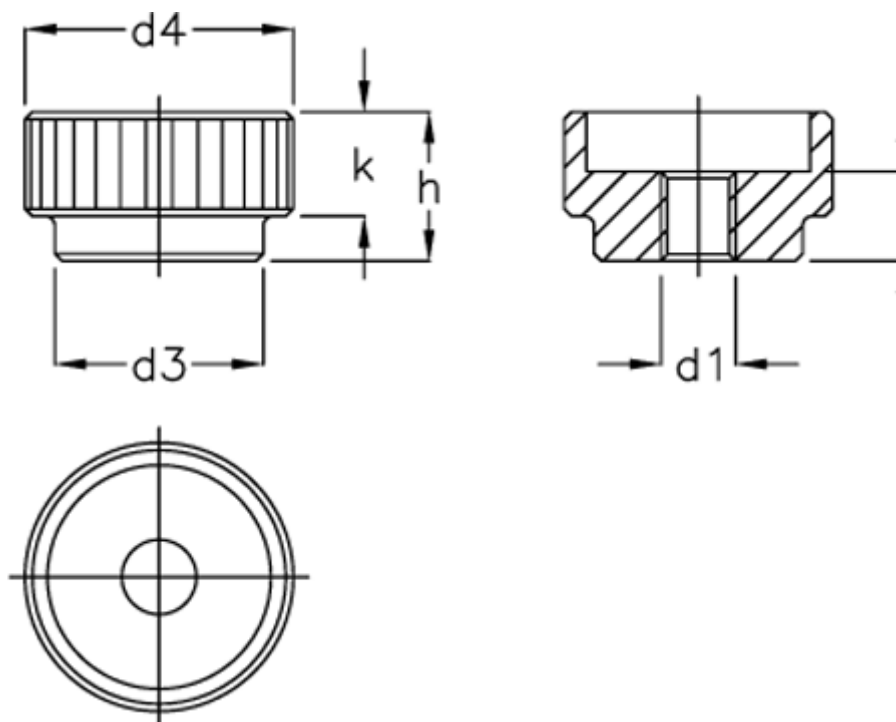

Article number: 207075101

Description: E+G Knurled nut DIN 6303-M8-A-NI

## Measures

$d_1 = M 8$

$d_3 = 20$

$d_4 = 30$

$h = 17$

$k = 12$

$l = 10$